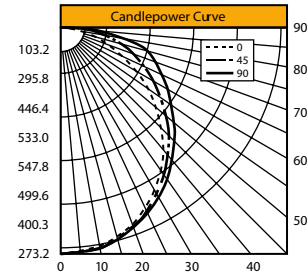

UltraLux® HD Full Spectrum Direct/Indirect Office Fixtures Featuring HD BlueMax™ Color Technology

2x2 Office Fixture

Recessed Side
Direct/Indirect Luminaire
(4) 24W T5 H.O. Lamps
Model: ULDICOBX-224
Replacement lamps: 36720
Available Options:

- Cord Installation
- Standard troffer mounting for easy installation in T-bar ceilings or direct ceiling mount

2 x 2 Office Fixture • Lamps: F24T5 • Rated Lumens: 1800

COEFFICIENTS OF UTILIZATION

Room Cavity Ratio	CEILING CAVITY REFLECTANCE											
	.80				.70				.50			
	70	50	30	10	70	50	30	10	50	30	10	
0	52	52	52	52	51	51	51	51	49	49	49	
1	48	46	44	42	47	45	43	42	43	42	40	
2	44	40	37	35	43	39	37	34	38	36	34	
3	40	35	32	29	39	35	32	29	33	31	28	
4	37	31	28	25	36	31	27	25	30	27	24	
5	33	28	24	21	32	27	24	21	26	23	21	
6	31	25	21	18	30	24	21	18	24	20	18	
7	28	22	18	16	28	22	18	16	21	18	16	
8	26	20	16	14	25	20	16	14	19	16	14	
9	24	18	14	12	23	18	14	12	17	14	12	
10	22	16	13	10	22	16	13	10	16	12	10	

ZONAL LUMEN SUMMARY